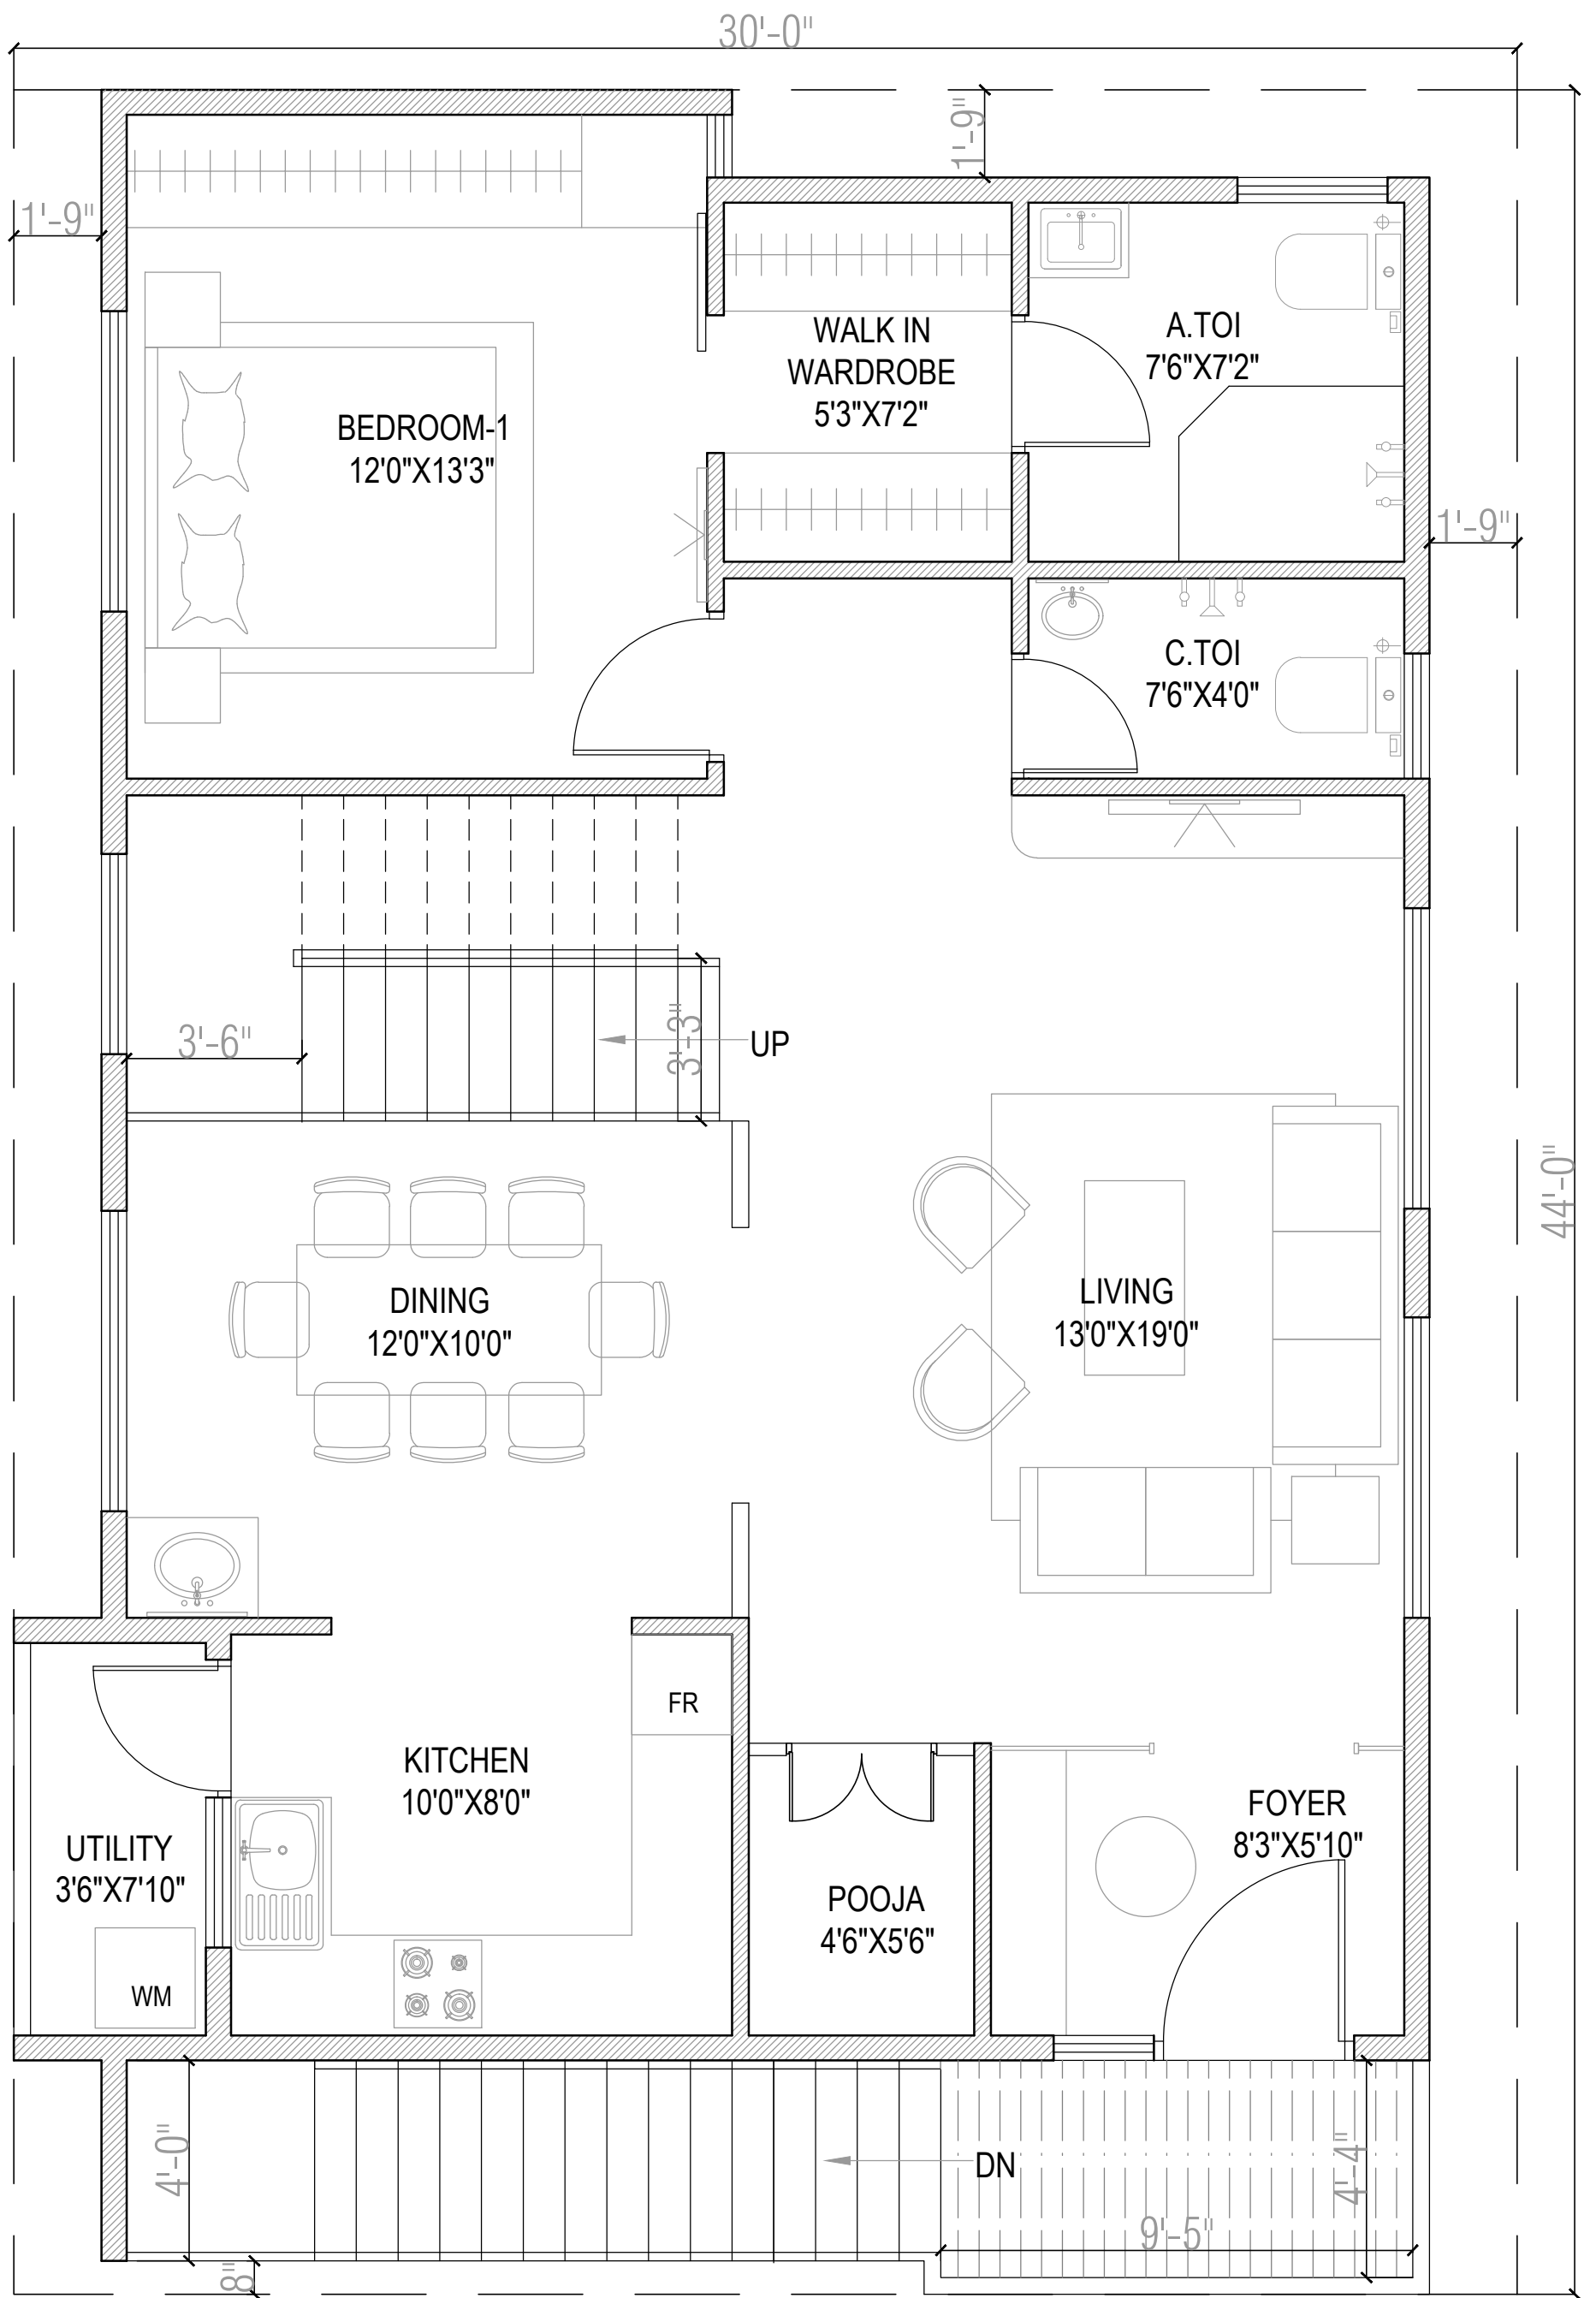

PROJECT TITLE

OPTION-1

REV-1-27-4-23

ARCHITECT

PROPOSED RESIDENCE FOR
Mr.MANO HAR

01

GROUND FLOOR PLAN
SCALE

L&V Creative Architect & Designers
RT Nagar, Bangalore
ph no- 98865-00771 / 83102-87406

PROJECT TITLE

OPTION-1

REV-1-27-4-23

ARCHITECT

PROPOSED RESIDENCE FOR
Mr.MANO HAR

02 FIRST FLOOR PLAN
SCALE

L&V Creative Architect & Designers
RT Nagar, Bangalore
ph no- 98865-00771 / 83102-87406

PROJECT TITLE	OPTION-1	REV-1-27-4-23	ARCHITECT
PROPOSED RESIDENCE FOR Mr.MANO HAR	<div style="display: flex; align-items: center;"> <div style="border: 1px solid black; border-radius: 50%; width: 30px; height: 30px; display: flex; align-items: center; justify-content: center; margin-right: 5px;">03</div> <div> <p>SECOND FLOOR PLAN</p> <p>SCALE</p> </div> </div>		<p>L&V Creative Architect & Designers RT Nagar, Bangalore ph no- 98865-00771 / 83102-87406</p>

PROJECT TITLE

OPTION-1

REV-1-27-4-23

ARCHITECT

PROPOSED RESIDENCE FOR
Mr.MANO HAR

04

TERRACE FLOOR PLAN

SCALE