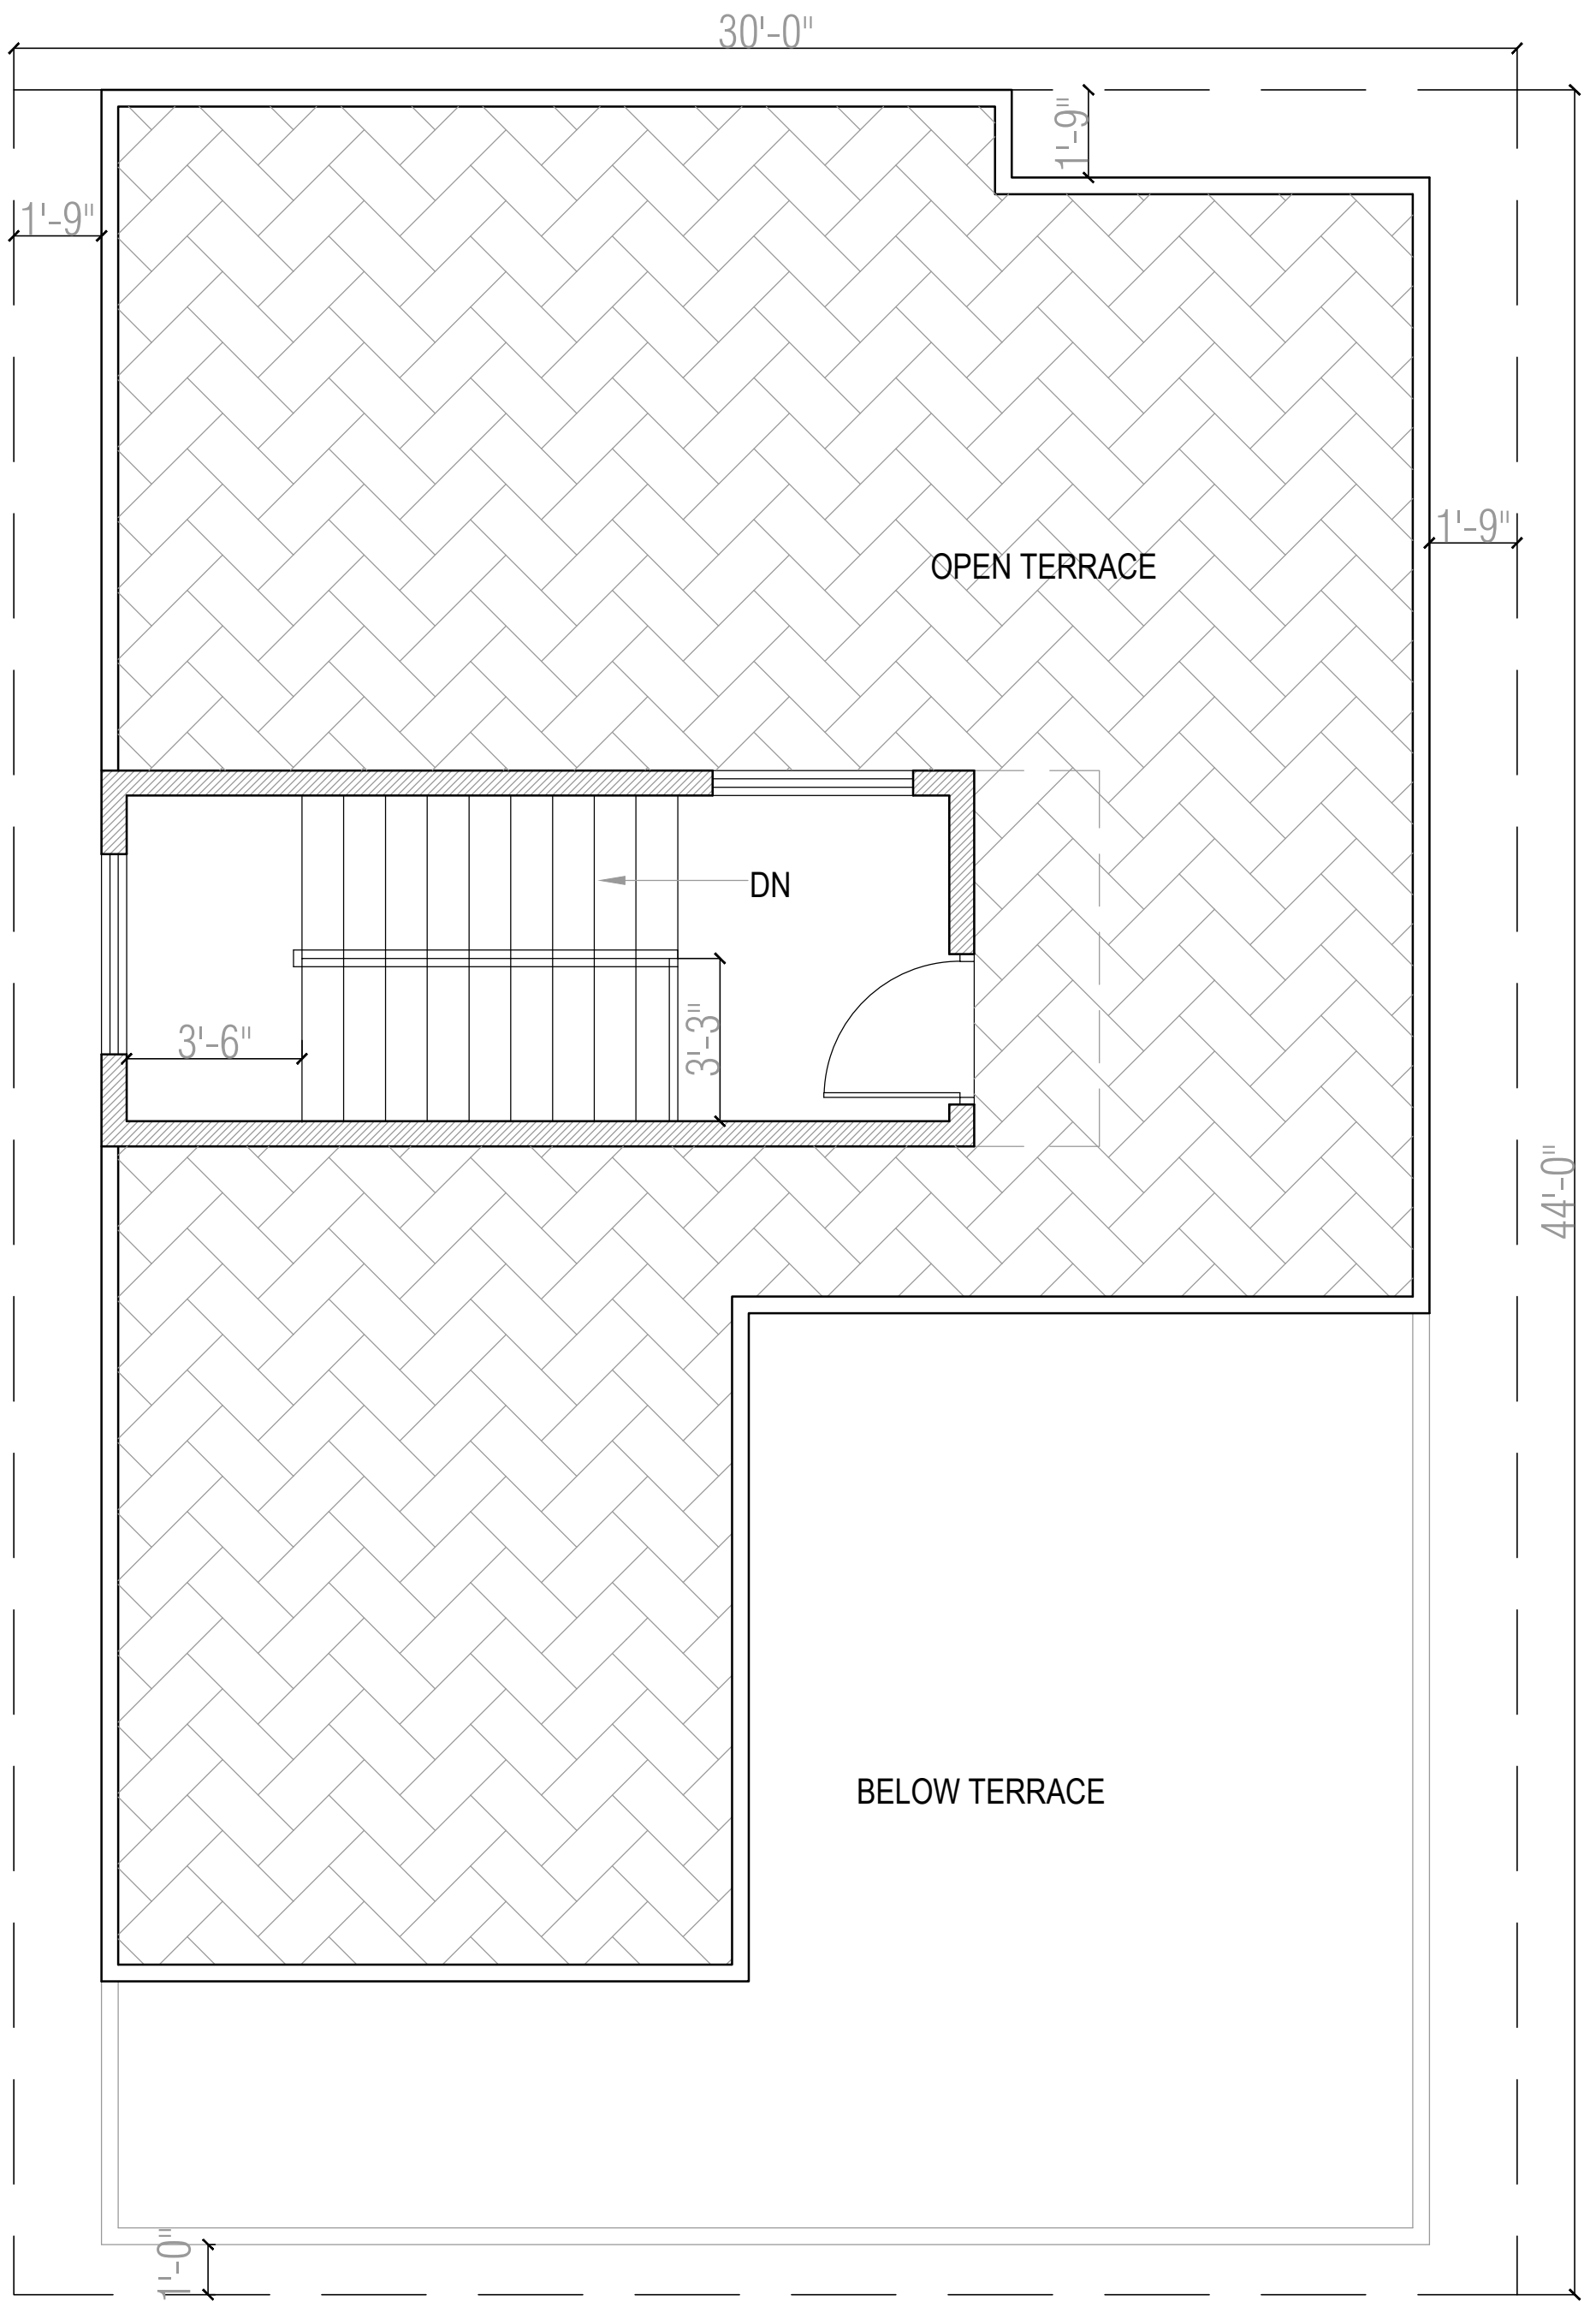

PROJECT TITLE

OPTION-1

REV-1-27-4-23

ARCHITECT

PROPOSED RESIDENCE FOR
Mr.MANO HAR

02 FIRST FLOOR PLAN
SCALE

L&V Creative Architect & Designers
RT Nagar, Bangalore
ph no- 98865-00771 / 83102-87406

PROJECT TITLE	OPTION-1	REV-1-27-4-23	ARCHITECT
PROPOSED RESIDENCE FOR Mr.MANO HAR	<div style="display: flex; align-items: center;"> <div style="border: 1px solid black; border-radius: 50%; width: 30px; height: 30px; display: flex; align-items: center; justify-content: center; margin-right: 5px;">03</div> <div> <p>SECOND FLOOR PLAN</p> <p>SCALE</p> </div> </div>		<p>L&V Creative Architect & Designers RT Nagar, Bangalore ph no- 98865-00771 / 83102-87406</p>

PROJECT TITLE

OPTION-1

REV-1-27-4-23

ARCHITECT

PROPOSED RESIDENCE FOR
Mr.MANO HAR

04

TERRACE FLOOR PLAN

SCALE