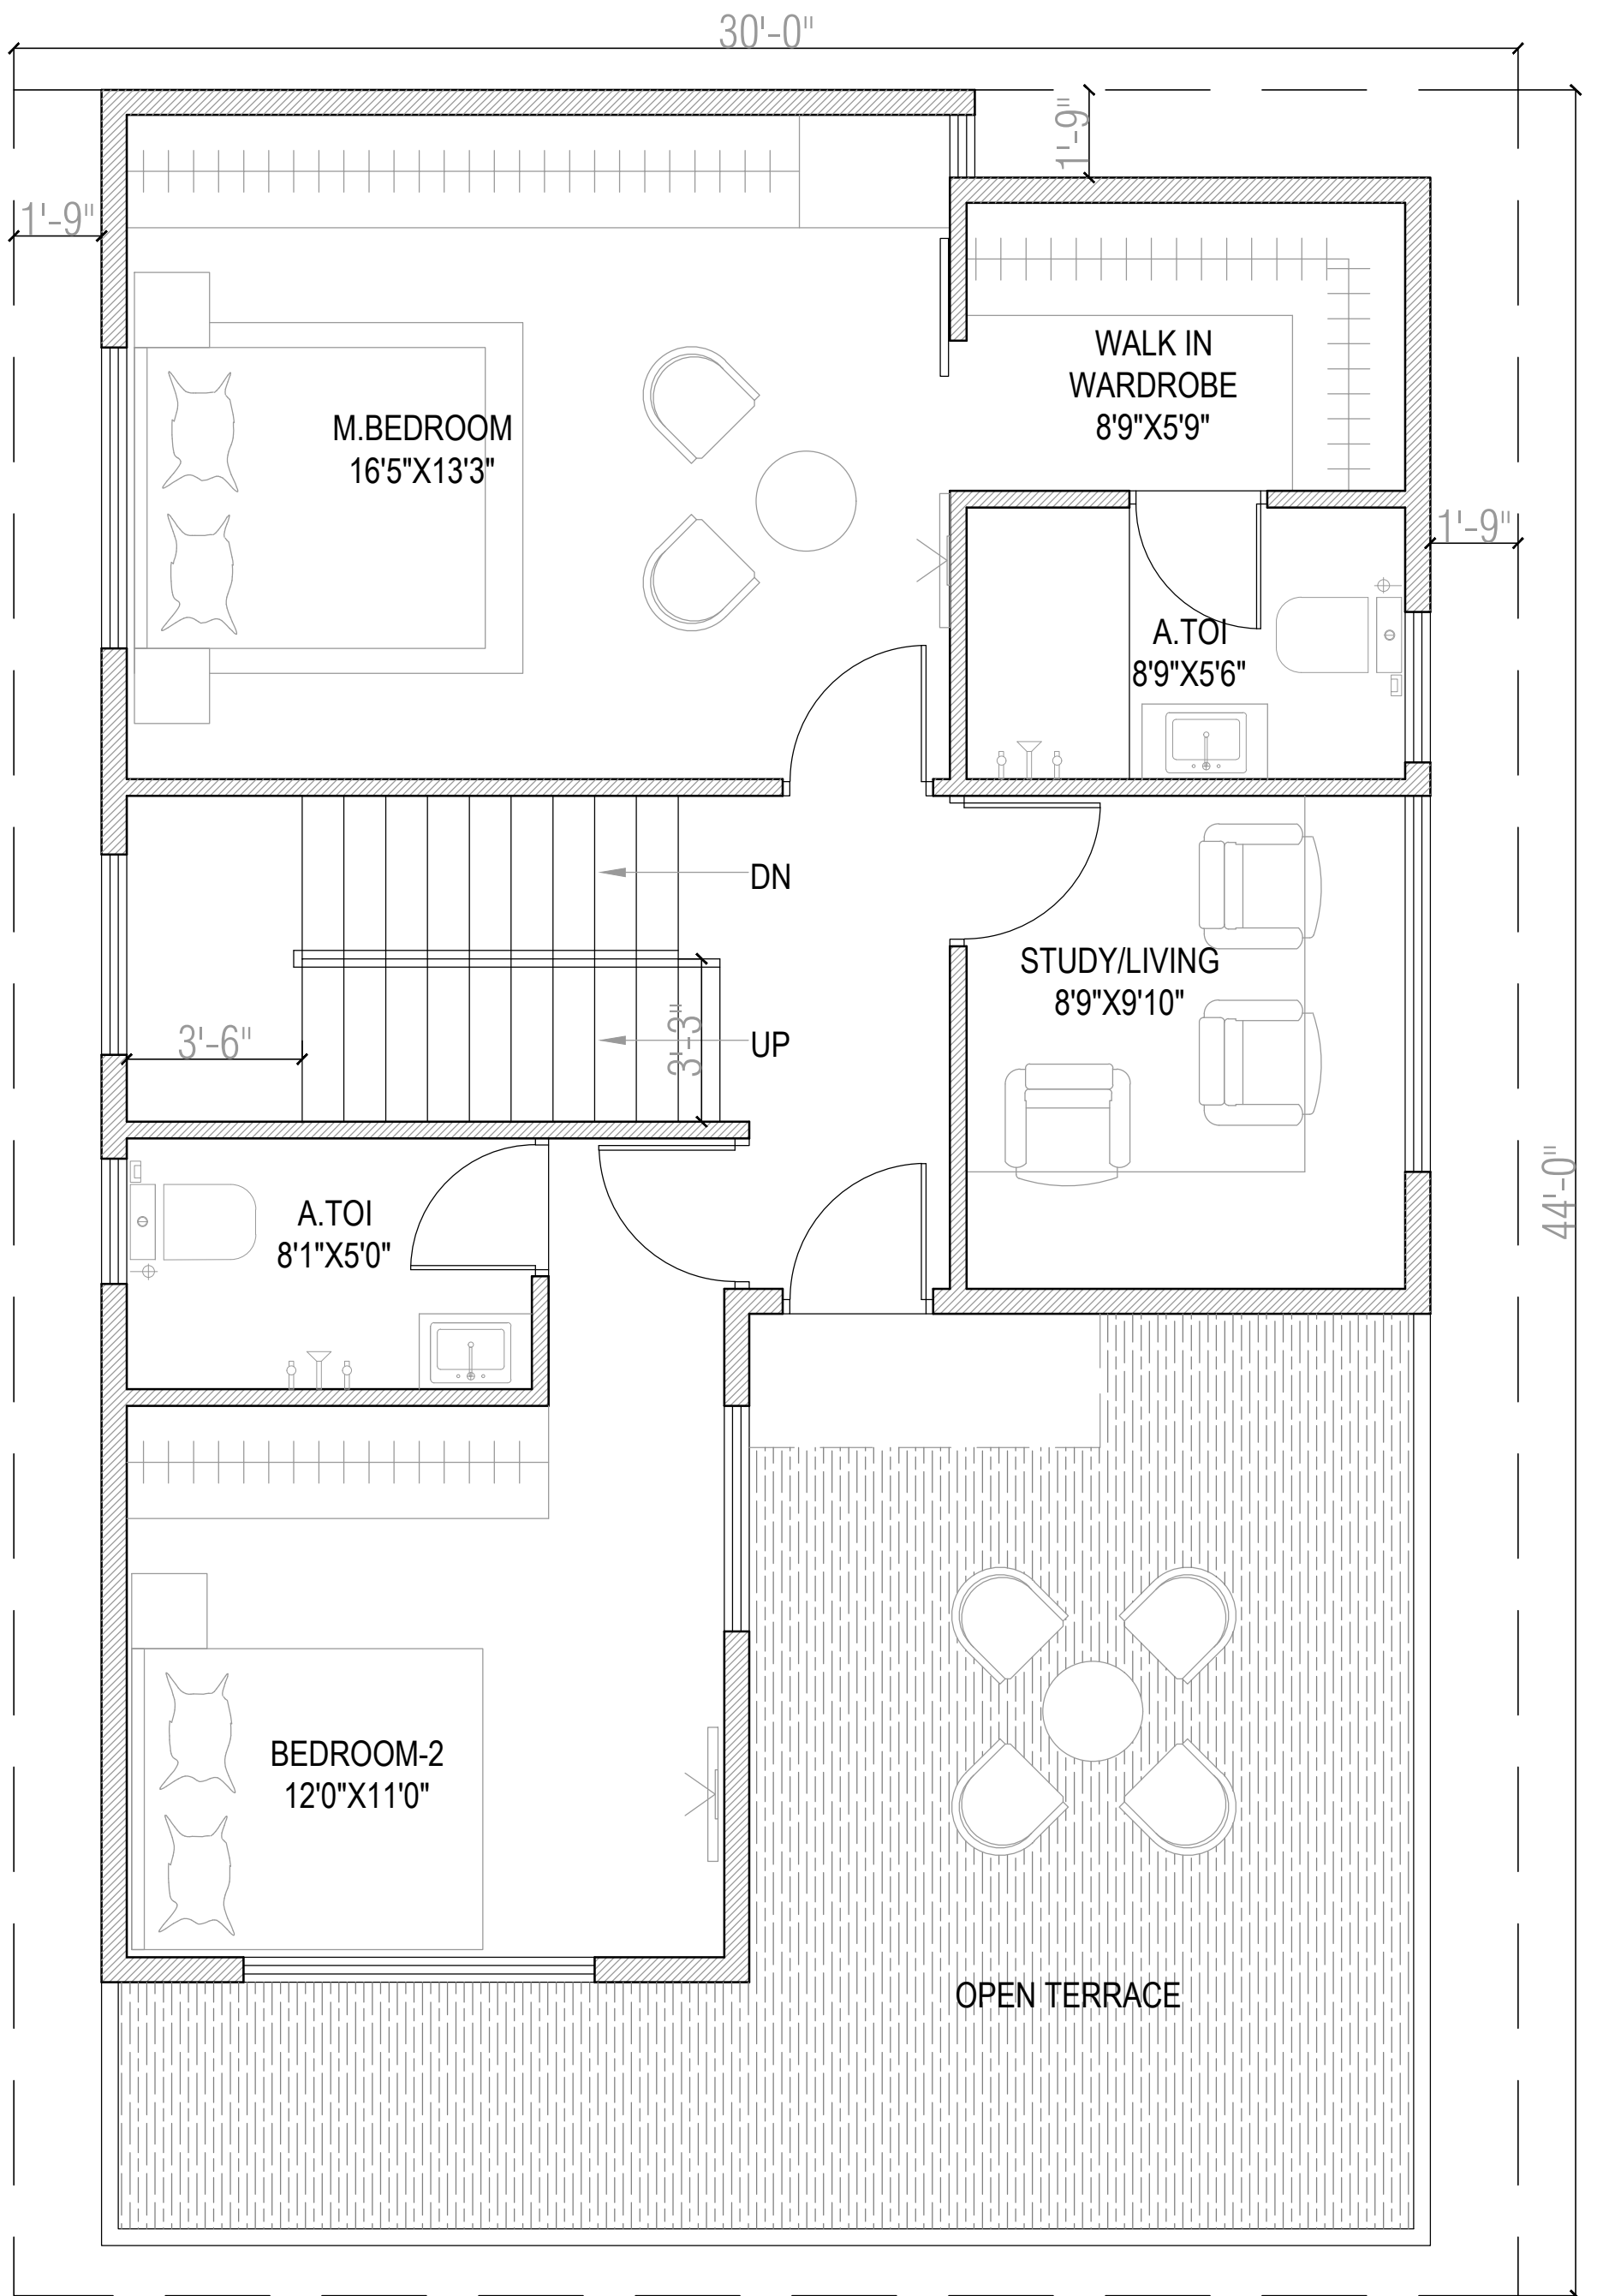

PROJECT TITLE

OPTION-1

REV-1-27-4-23

ARCHITECT

PROPOSED RESIDENCE FOR
Mr.MANO HAR

02 FIRST FLOOR PLAN
SCALE

L&V Creative Architect & Designers
RT Nagar, Bangalore
ph no- 98865-00771 / 83102-87406

PROJECT TITLE	OPTION-1	REV-1-27-4-23	ARCHITECT
PROPOSED RESIDENCE FOR Mr.MANO HAR	<div style="display: flex; align-items: center;"> <div style="border: 1px solid black; border-radius: 50%; width: 30px; height: 30px; display: flex; align-items: center; justify-content: center; margin-right: 5px;">03</div> <div> <p>SECOND FLOOR PLAN</p> <p>SCALE</p> </div> </div>		<p>L&V Creative Architect & Designers RT Nagar, Bangalore ph no- 98865-00771 / 83102-87406</p>

PROJECT TITLE

OPTION-1

REV-1-27-4-23

ARCHITECT

PROPOSED RESIDENCE FOR
Mr.MANO HAR

04

TERRACE FLOOR PLAN

SCALE